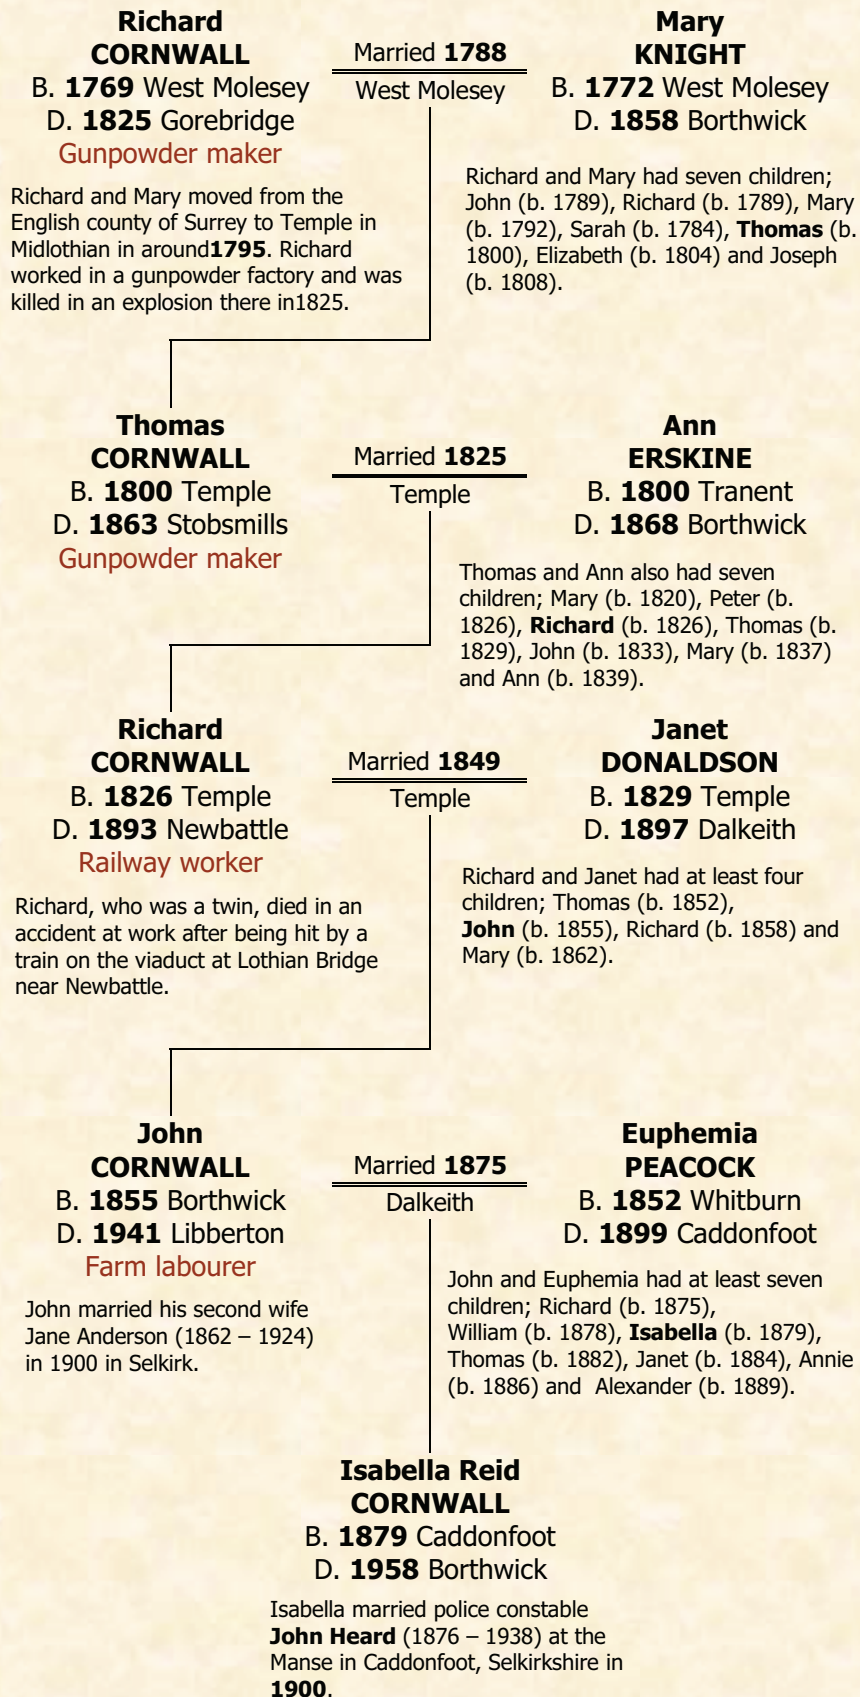

# CORNWALL FAMILY BRANCH

**Villages, towns, parishes and their counties: Borthwick** (Midlothian), **Caddonfoot** (Selkirkshire), **Dalkeith** (Midlothian), **Gorebridge** (Midlothian), **Libberton** (Lanarkshire), **Newbattle** (Midlothian), **Stobs Mills** (Midlothian), **Temple** (Midlothian), **Tranent** (East Lothian) **West Molesey** (Surrey, England) and **Whitburn** (West Lothian).